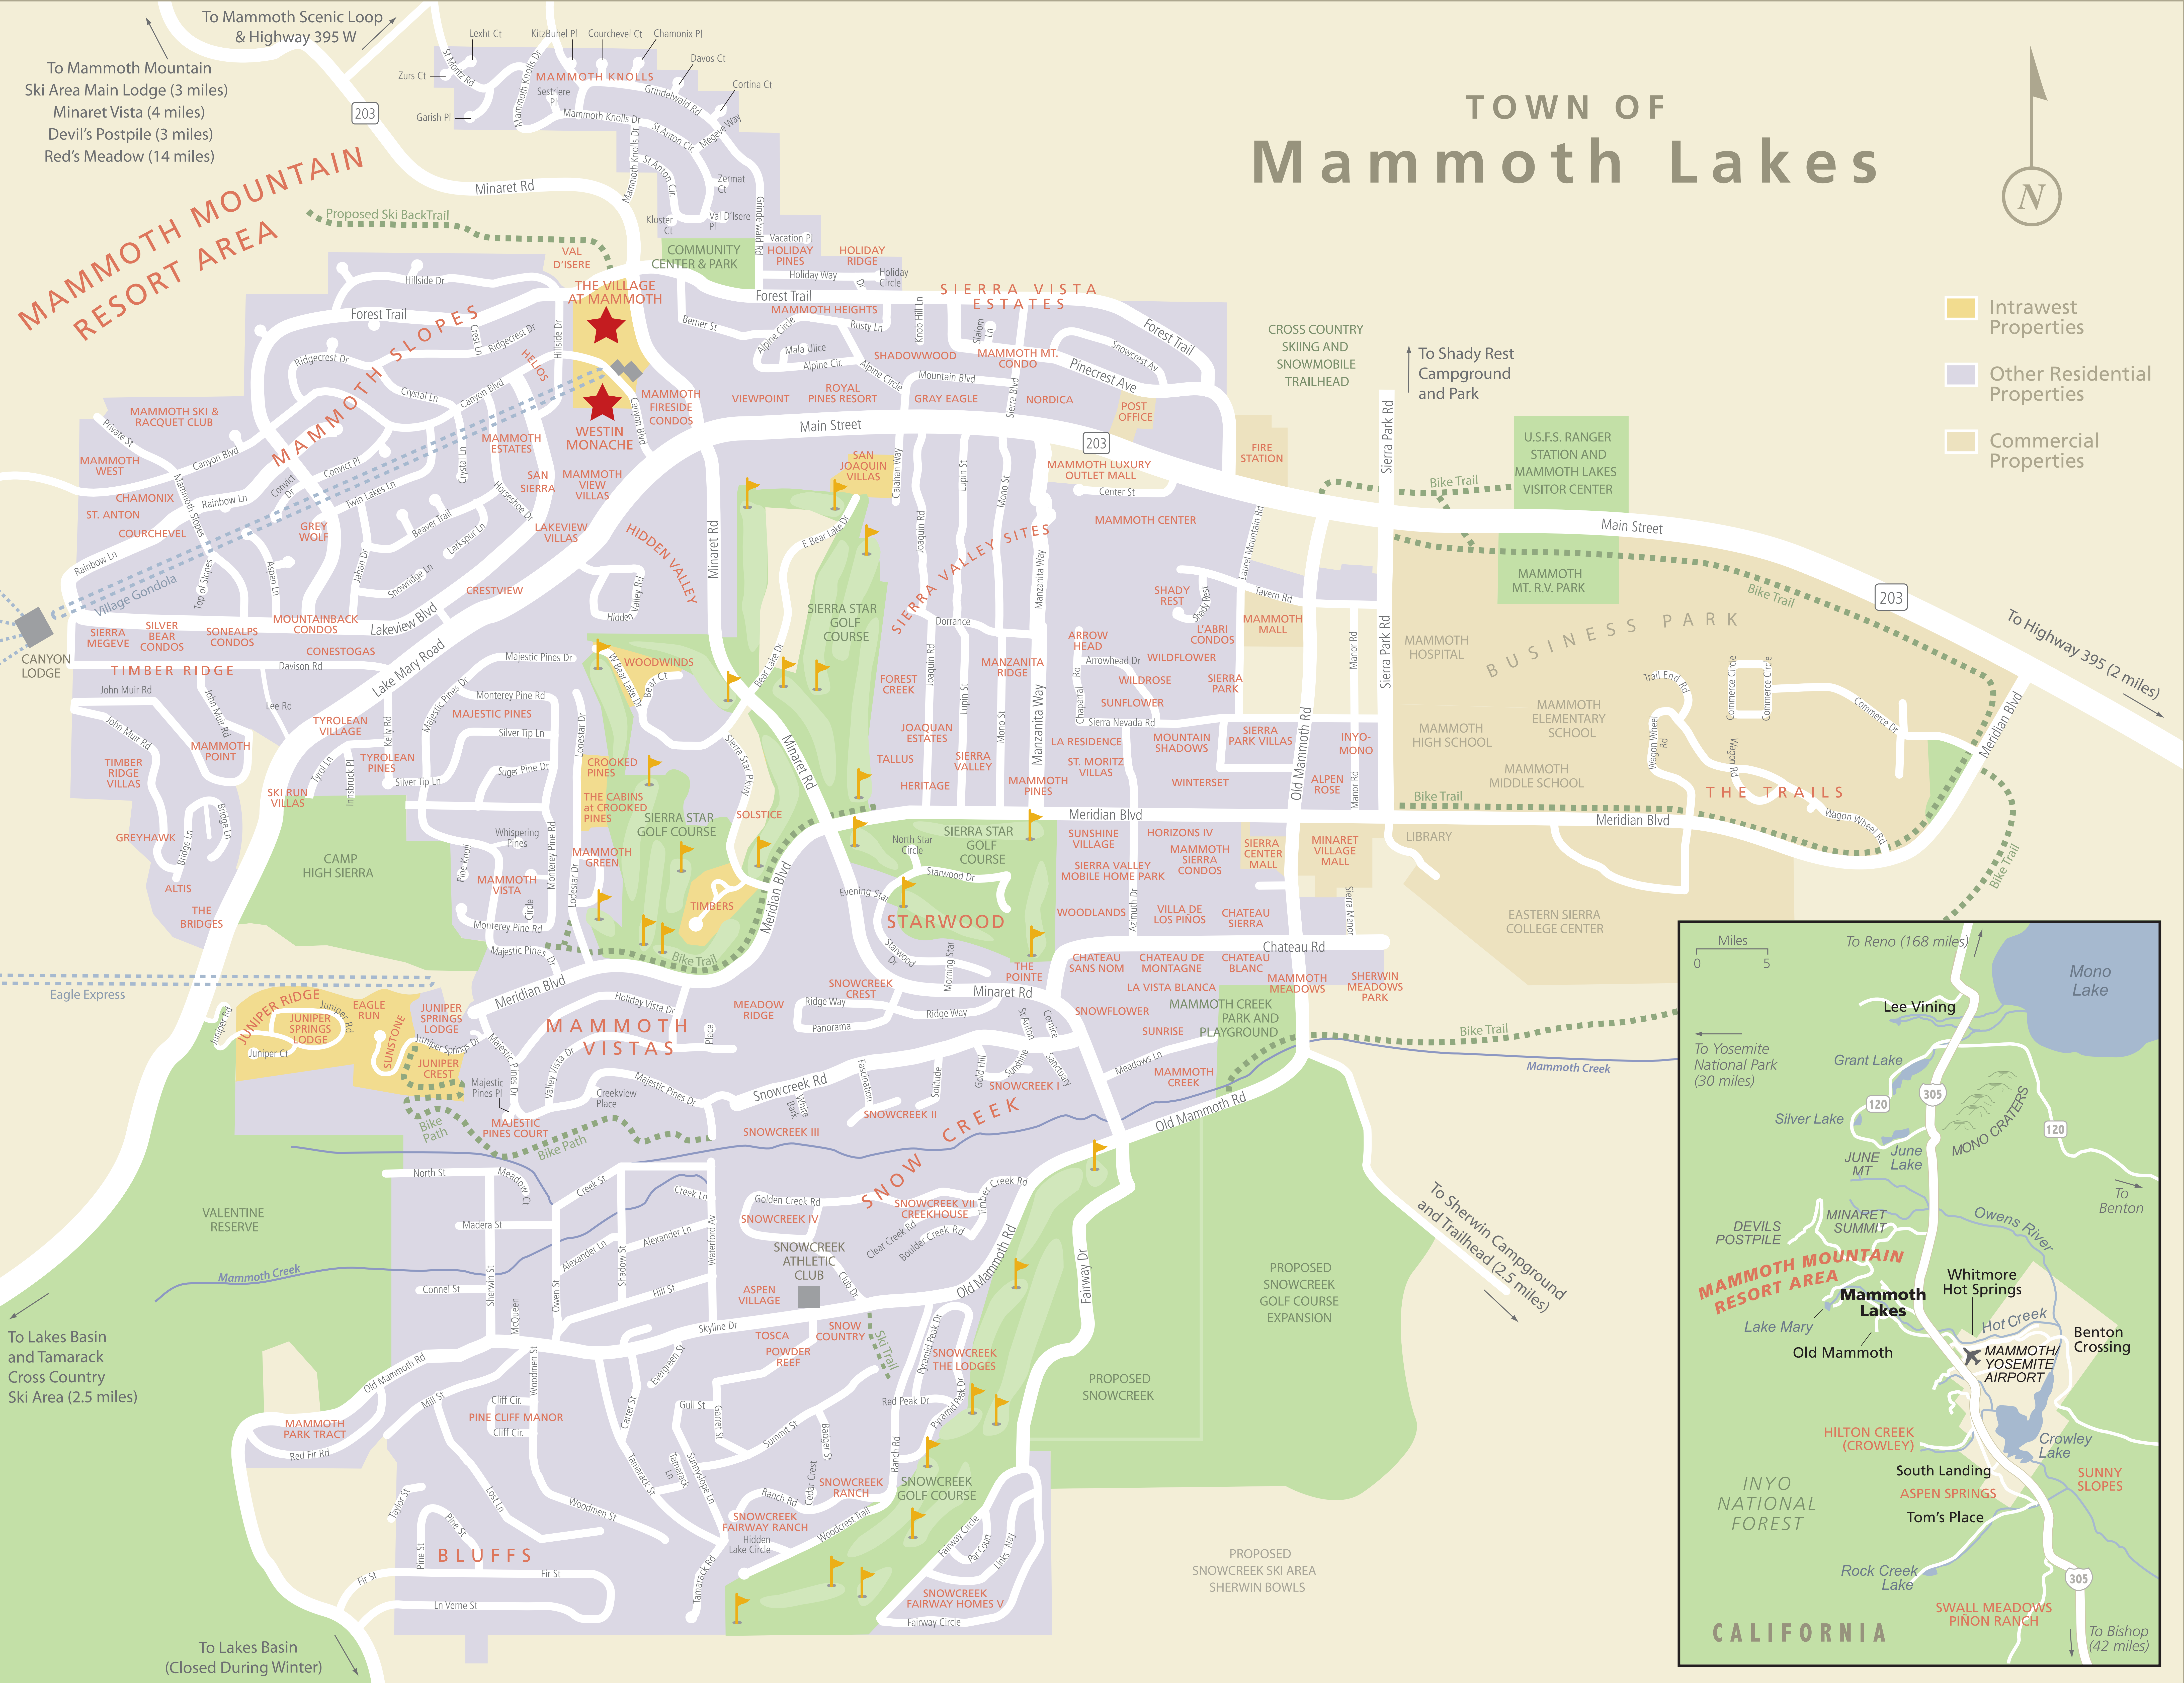

TOWN OF Mammoth Lakes

- Intrawest Properties
- Other Residential Properties
- Commercial Properties

To Mammoth Mountain Ski Area Main Lodge (3 miles)
 Minaret Vista (4 miles)
 Devil's Postpile (3 miles)
 Red's Meadow (14 miles)

MAMMOTH MOUNTAIN RESORT AREA

To Lakes Basin and Tamarack Cross Country Ski Area (2.5 miles)

To Lakes Basin (Closed During Winter)

To Shady Rest Campground and Park

To Highway 395 (2 miles)

CALIFORNIA